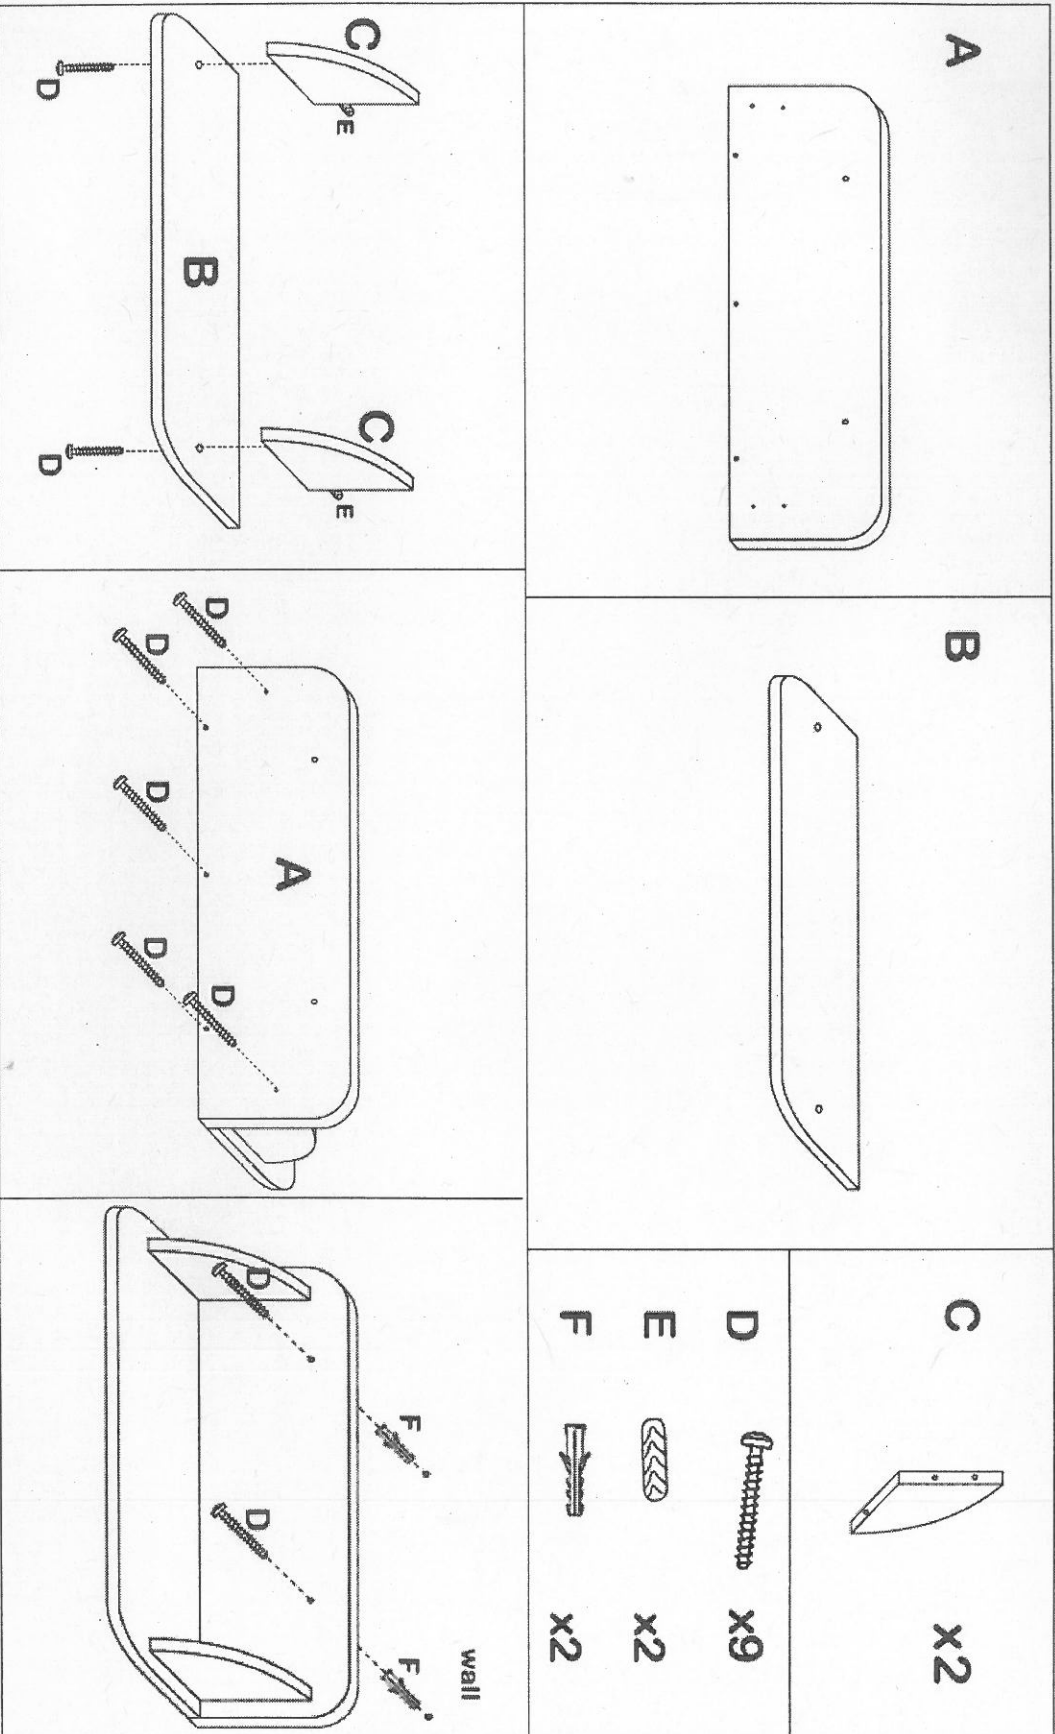

Item: 102/246021

Półka wisząca / Wooden Wall Shelf / Hölzerne Wandregal

Instrukcja Montażu Assemble Instruction Montage Instruktion

CAUTION:

ADULT ASSEMBLY REQUIRED. Hardware contains small screws with sharp points. Keep unassembled parts out of the reach of small children.