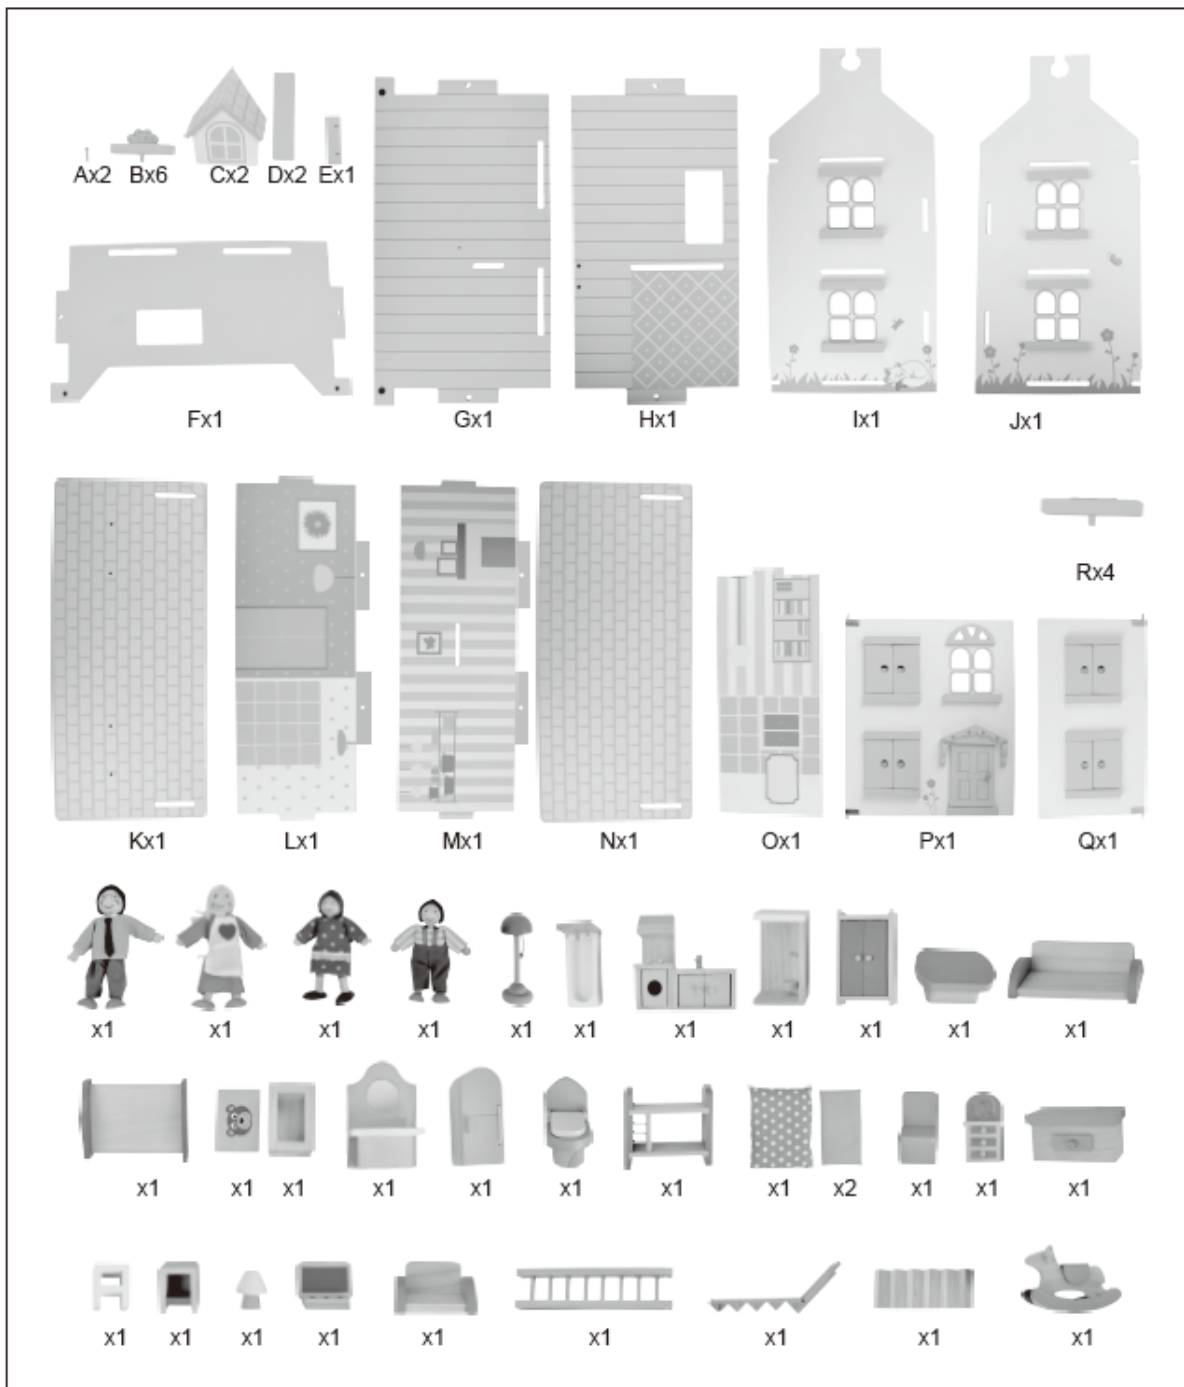

CAUTION :

Item: 102/246018
102/246019

ADULT ASSEMBLY REQUIRED. Hardware contains small screws with sharp points. Keep unassembled parts out of the reach of small children.

Domek dla lalek /Wooden Dollhouse/Puppenhaus

Instrukcja Montażu Assemble Instruction Montage Instruktion

1.CONTENTS

2.HOW TO ASSEMBLE